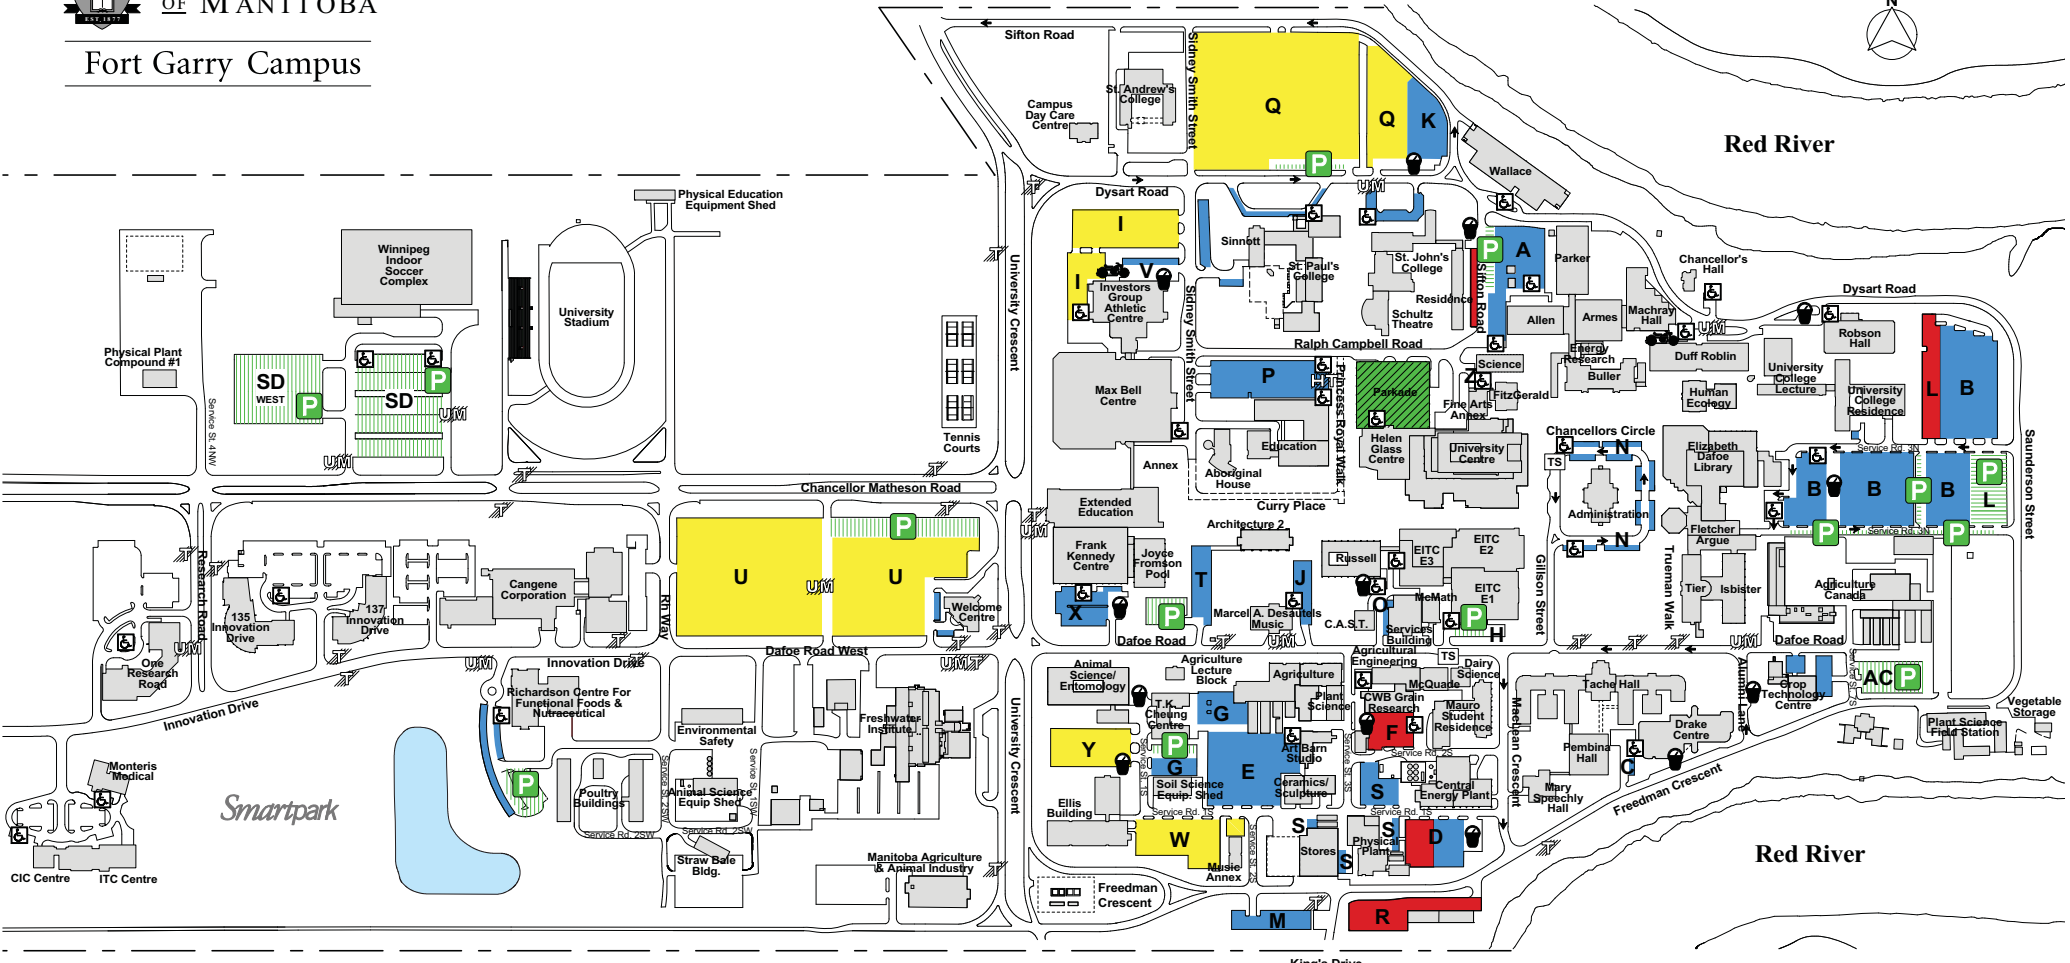

UNIVERSITY
OF MANITOBA

Fort Garry Campus

LEGEND

- Parkade (Public Parking)
- Meter Parking
- Public Parking
- Reserved Parking Areas*

- Staff Parking*
- Student Parking*
- Residence Parking (24hr.)

Note: "Q", "U" and "W" Lots include minimal staff parking

- Accessible Parking*
- Motorcycle Parking (permit required)*
- Taxi Stand
- Handi-Transit Pickup

*U of M PERMIT REQUIRED FROM 7:30 am to 4:30 pm

- University Shuttle Bus (September to April)
- Fort Garry Campus Shuttle
- Transit Bus Stops